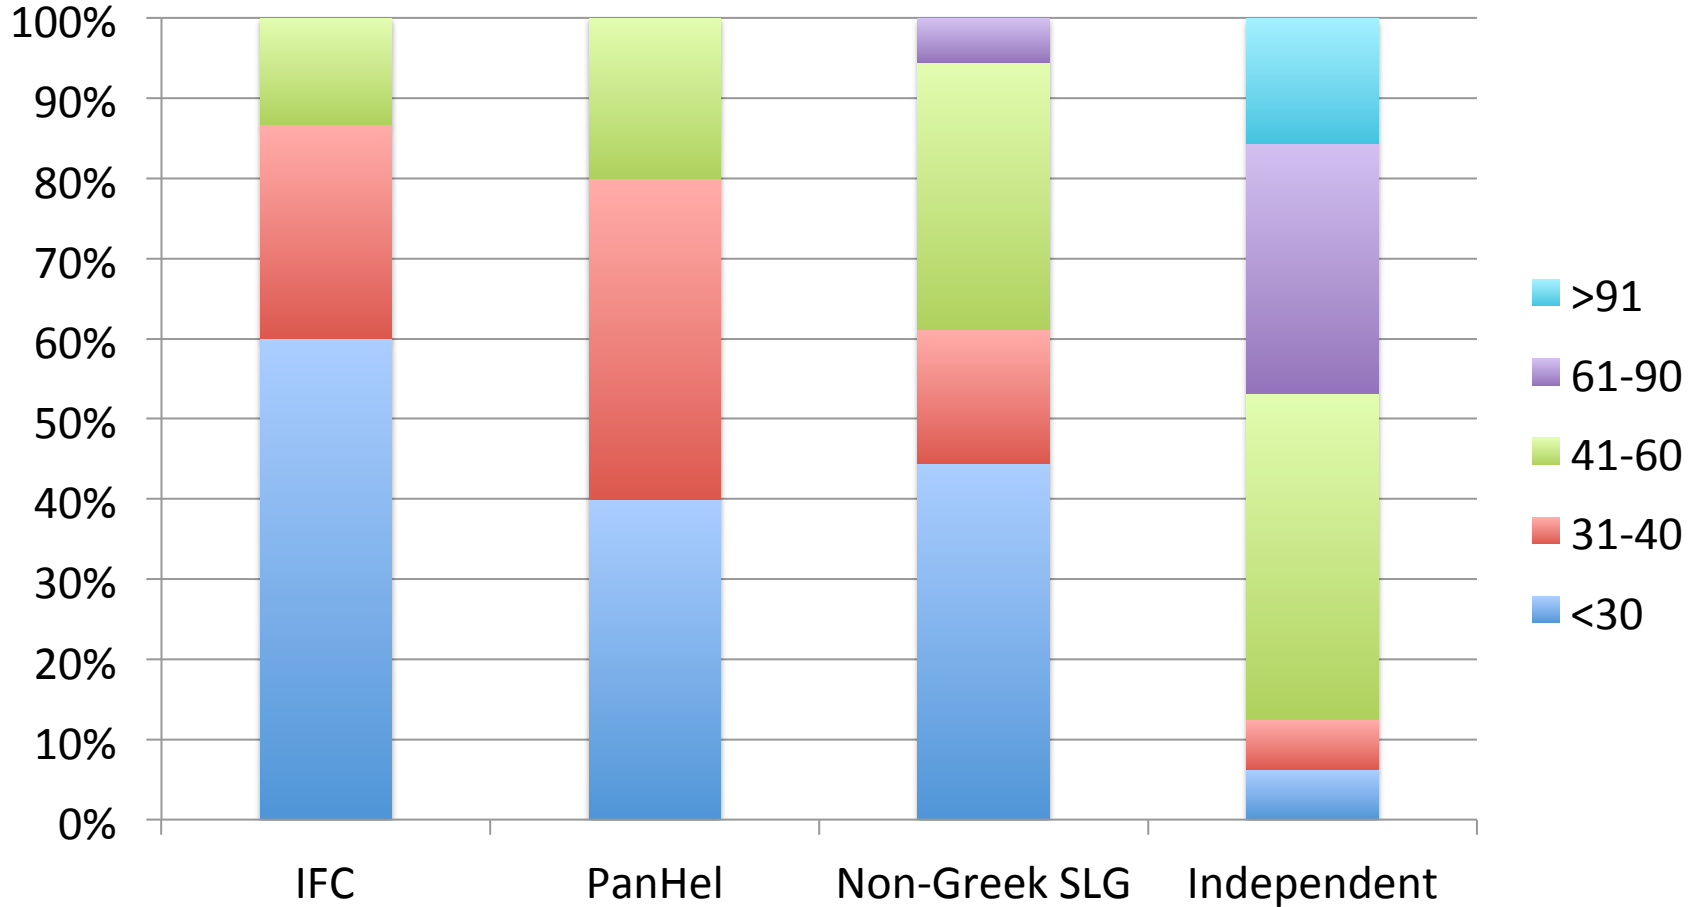

# Duke Houses

Type of House	# of Houses	# of Beds
InterFraternity Council (IFC)	15	414
PanHellenic Council (PanHel)	10	332
Non-Greek Selective Living Groups (Non-Greek SLGs)	18	631
Independent	32	2154
Total	75	3531

# House Size Distribution